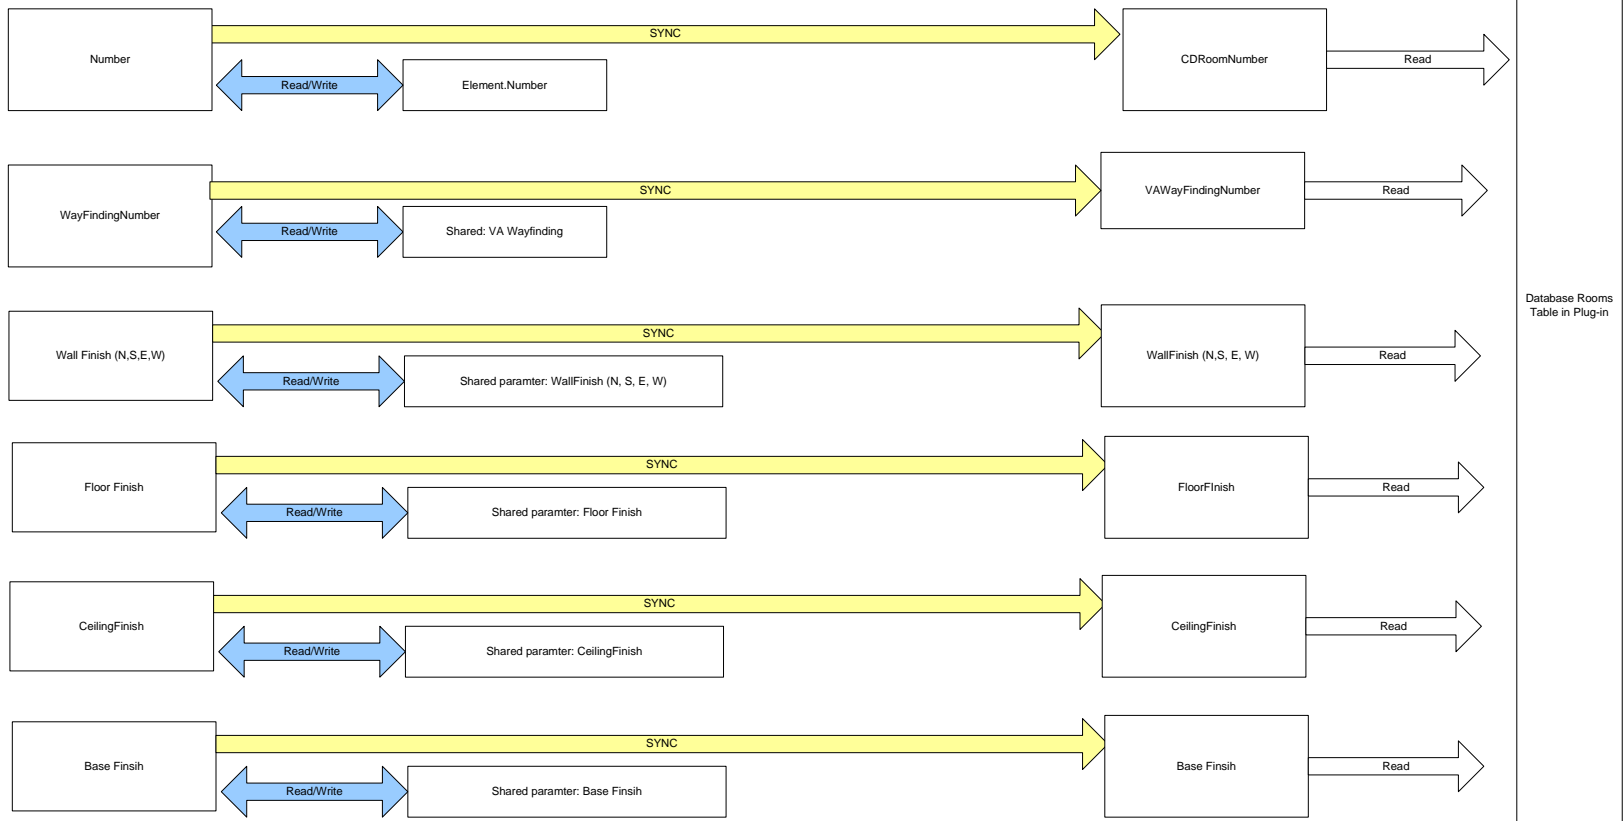

**DVAMC Room Properties Control**      **Revit Room Element Properties/Parameters**      **SQL Database Prj\_Rooms Table**      **Database Rooms Table Control**

**Read/Write Direct To Revit Element (Sync Back to database)**

**Read/Write Direct to Database (Sync Back to Model)**

**Read-only Direct to Revit Element (Sync Back to database)**

**Read/Write Direct to Database**