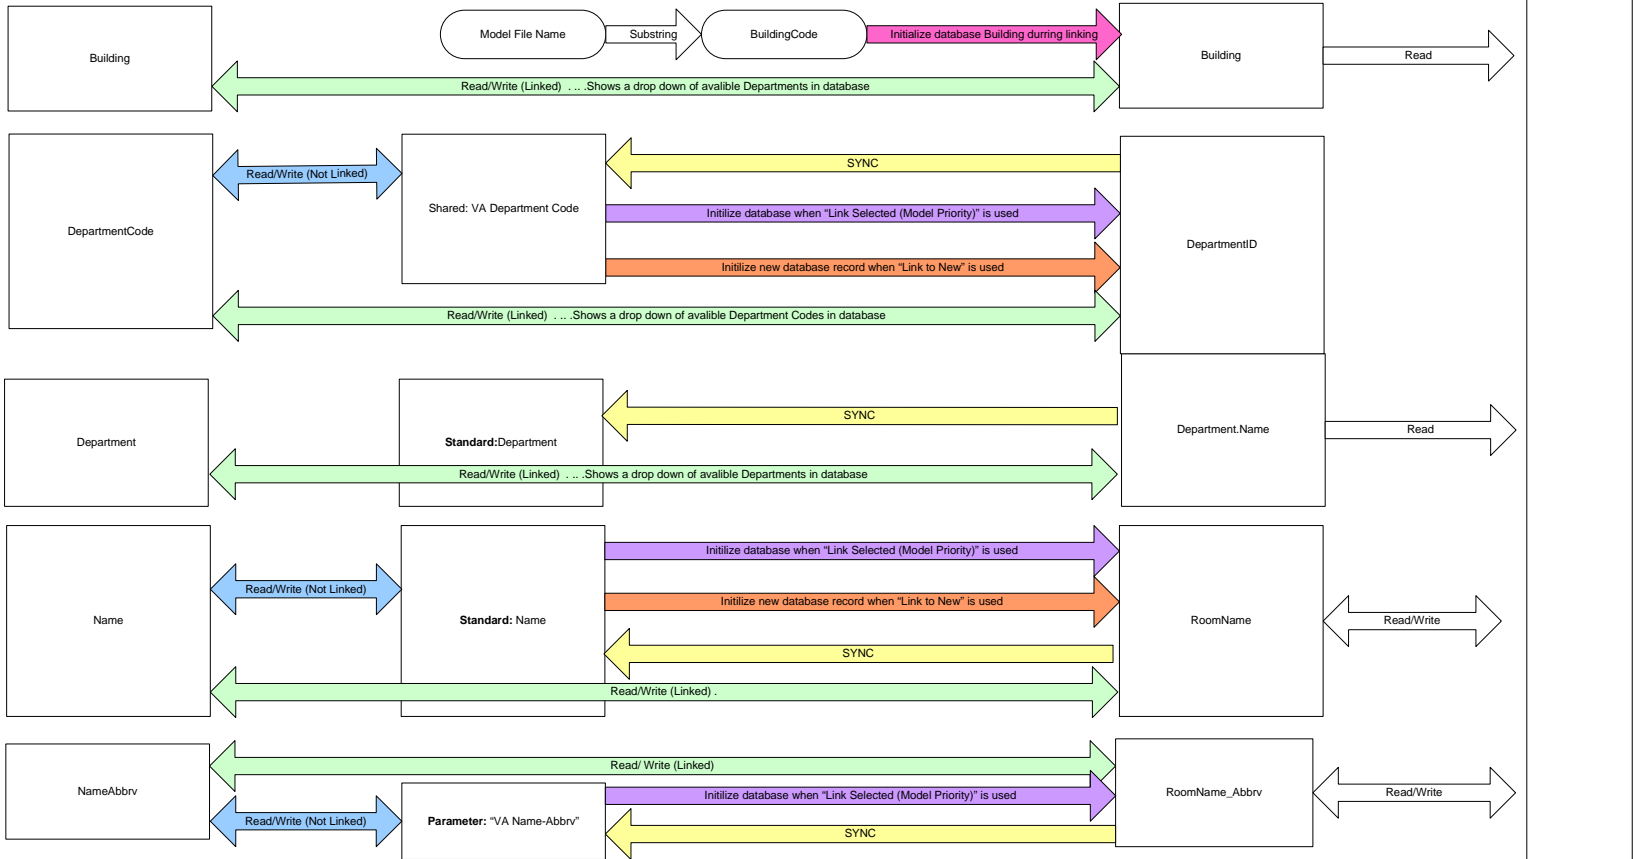

**DVAMC Room Properties Control**      **Revit Room Element Properties/Parameters**      **SQL Database Prj\_Rooms Table**      **Database Rooms Table Control**

**Read/Write Direct To Revit Element (Sync Back to database)**

**Read/Write Direct to Database (Sync Back to Model)**

**Read-only Direct to Revit Element (Sync Back to database)**

**Read/Write Direct to Database**