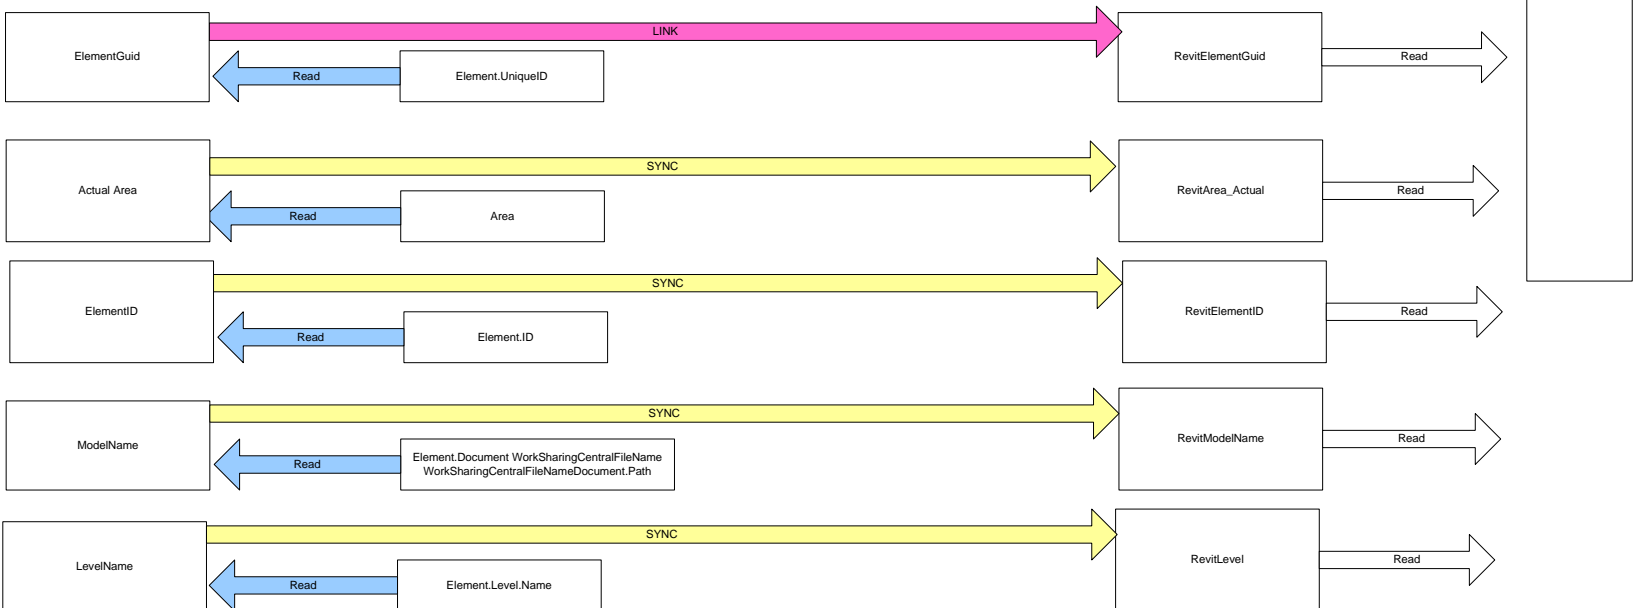

**DVAMC Room Properties Control**      **Revit Room Element Properties/Parameters**      **SQL Database Prj\_Rooms Table**      **Database Rooms Table Control**

**Read/Write Direct To Revit Element (Sync Back to database)**

**Read/Write Direct to Database (Sync Back to Model)**

**Read-only Direct to Revit Element (Sync Back to database)**

**Read/Write Direct to Database**