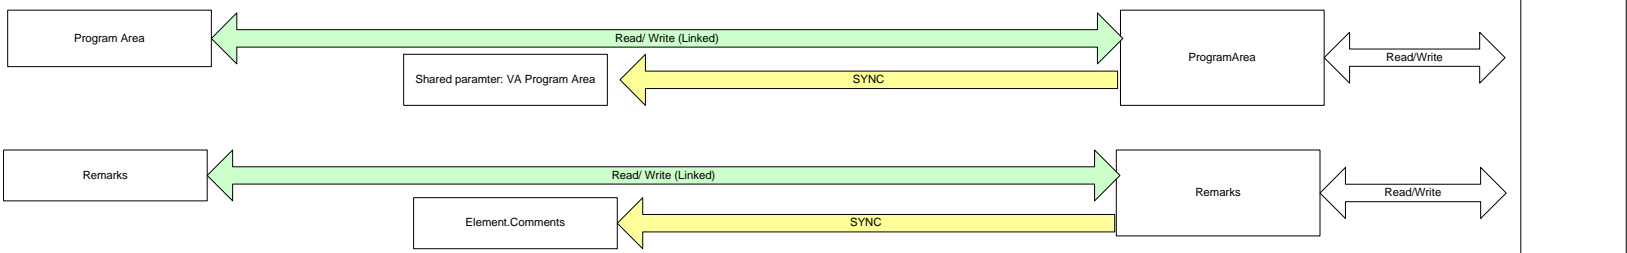

**DVAMC Room Properties Control**      **Revit Room Element Properties/Parameters**      **SQL Database Prj\_Rooms Table**      **Database Rooms Table Control**

**Read/Write Direct To Revit Element (Sync Back to database)**

**Read/Write Direct to Database (Sync Back to Model)**

**Read-only Direct to Revit Element (Sync Back to database)**

**Read/Write Direct to Database**